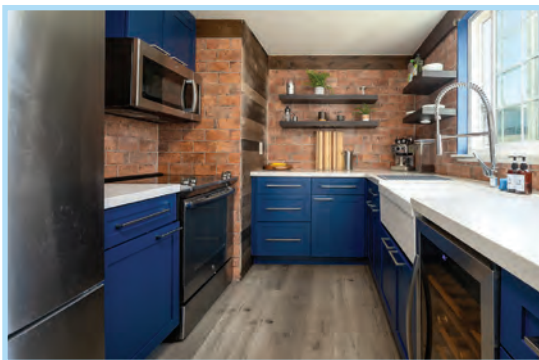

565 LORI DRIVE #43, BENICIA

LOWER END-UNIT CONDO IN BENICIA!

Desirable lower level, end unit condo with an abundance of natural light. Kitchen has been updated and features sleek appliances including newer dishwasher that replaced the wine refrigerator in the photos. Relax in your living room with fireplace and slider out to the deck. In unit laundry and a garage for your convenience. Location, Location, Location close to shopping, downtown, transportation and schools. This condo is VA and FHA approved.